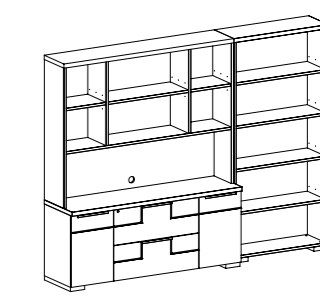

LIBRARY COMPOSITION 4 PJPI0803CN

inch W 111" D 21" H 84"
cm L 280 P 51 H 213
Crts 6 kg 260 m³ 1,428