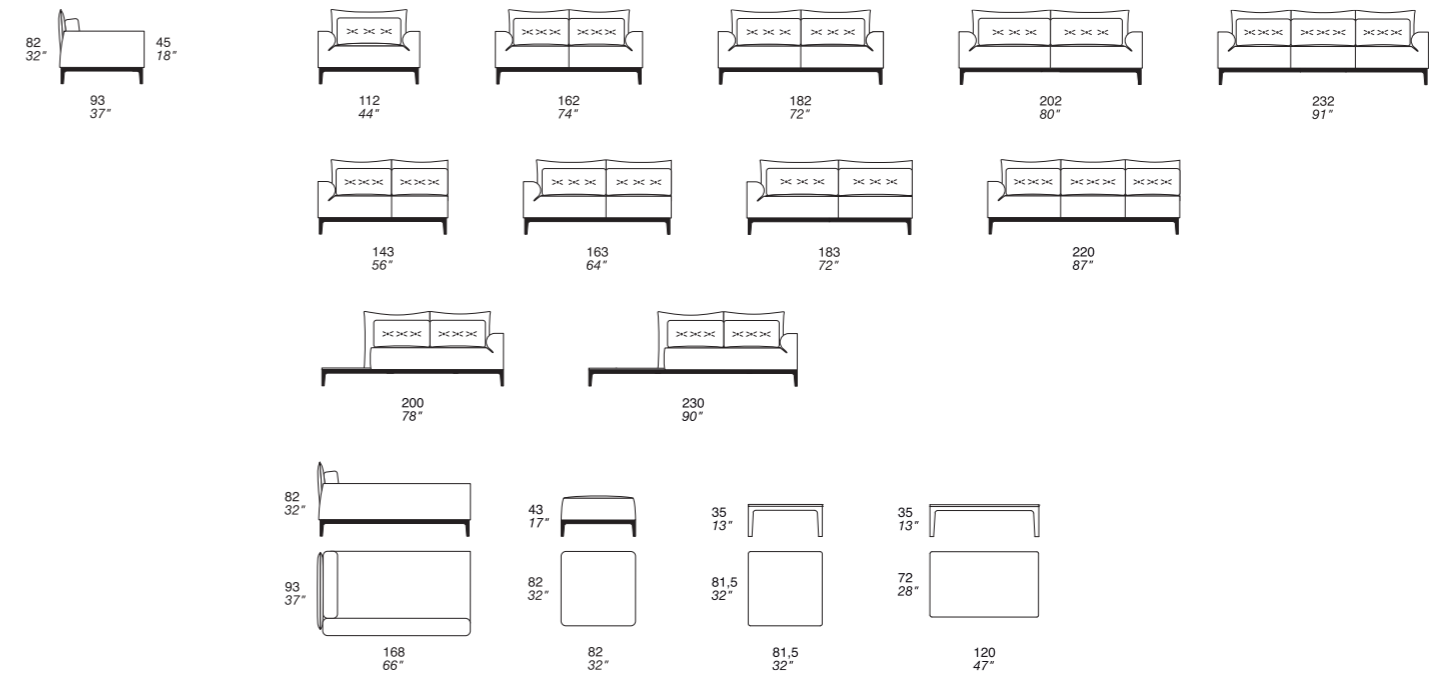

MIVIDA design Angelo Tomaiuolo

p. 38