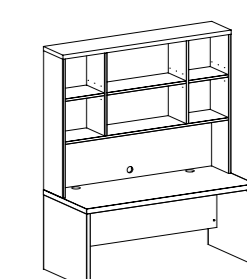

LIBRARY COMPOSITION 8 PJPI0810CN

inch W 71" D 34" H 83"
cm L 180 P 86 H 210
Crts 4 kg 169 m³ 0,589