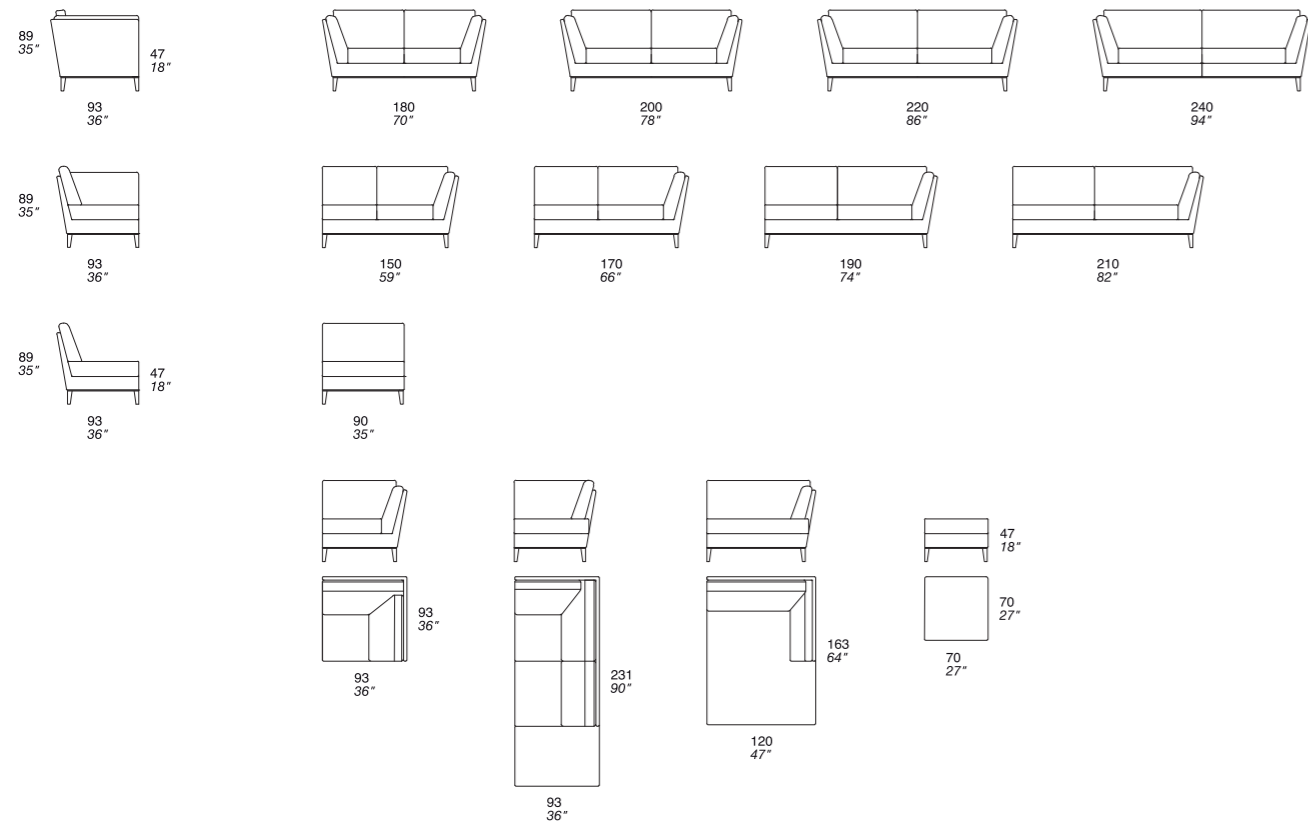

col. Shining Grey

col. Shining Wengè

col. Shining Honey

ALFRED design Carlo Bimbi

p. 106

BOHEME design Style Department Prianera

p. 86

MIVIDA design Angelo Tomaiuolo