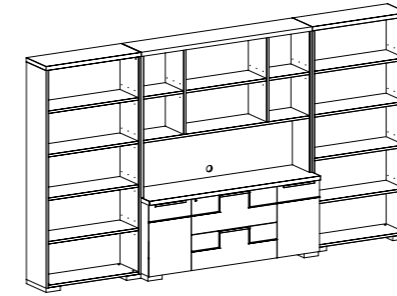

COMPOSITION EXAMPLES:

LIBRARY COMPOSITION 1 PJPI0800CN

inch W 150" D 21" H 84"
cm L 380 P 51 H 213
Crts 8 kg 334 m³ 1,688