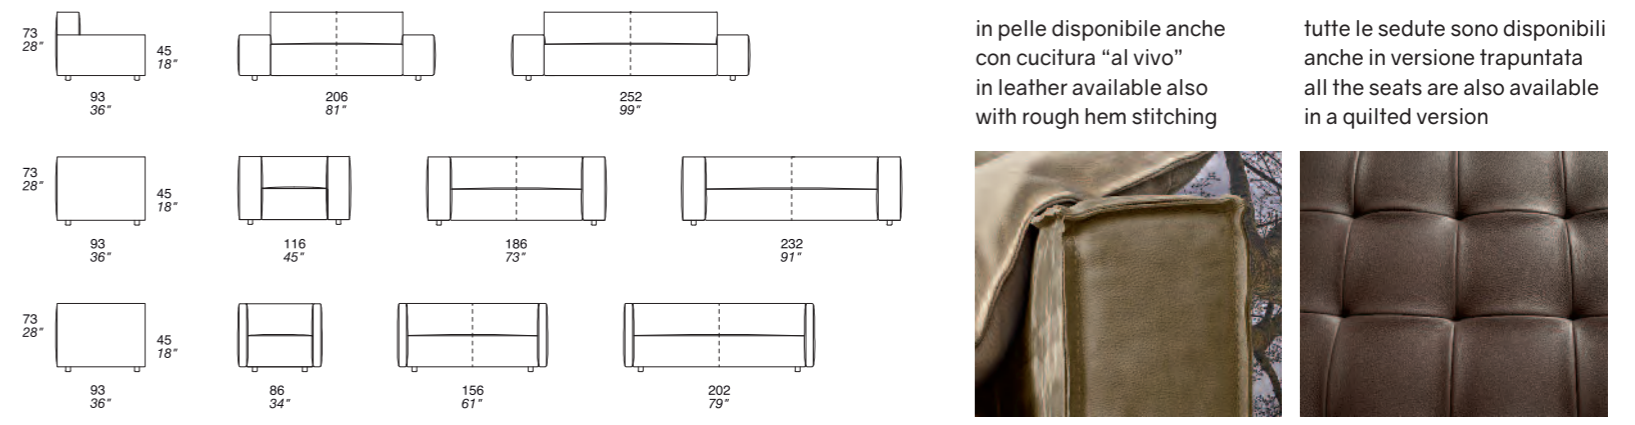

in pelle disponibile anche con cucitura "al vivo" in leather available also with rough hem stitching

tutte le sedute sono disponibili anche in versione trapuntata all the seats are also available in a quilted version