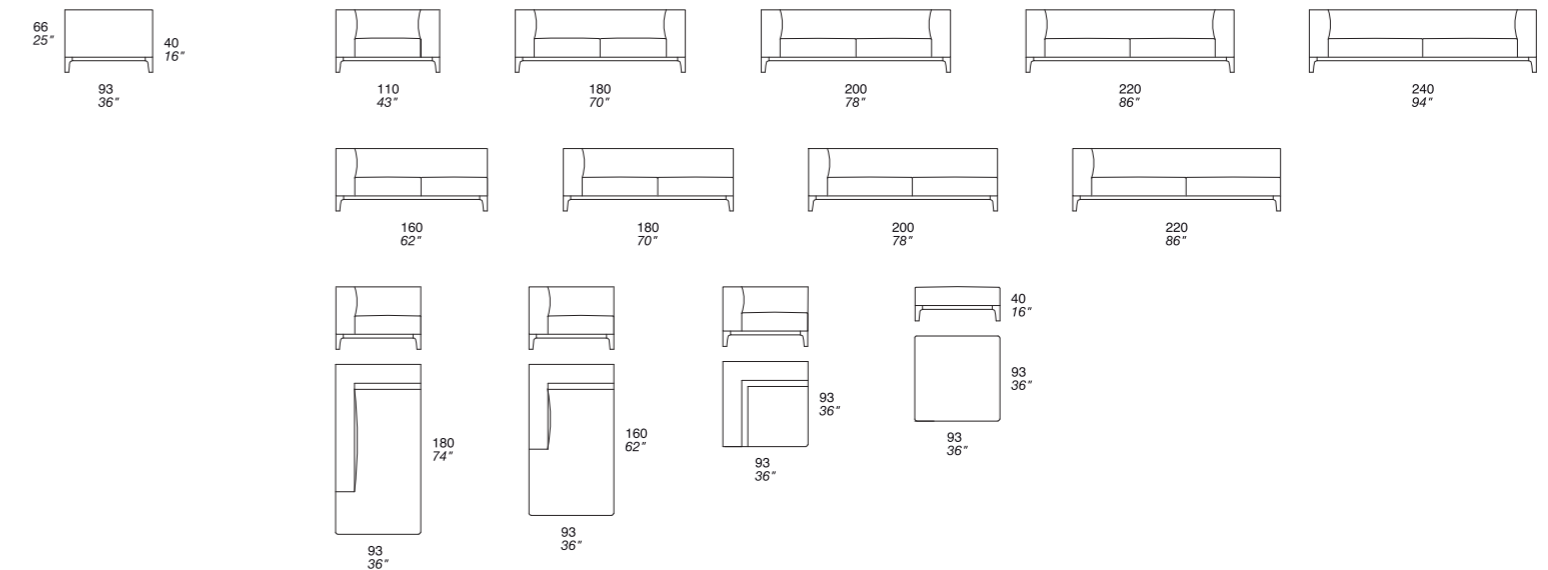

NABUCCO design Style Department Prianera

p. 122