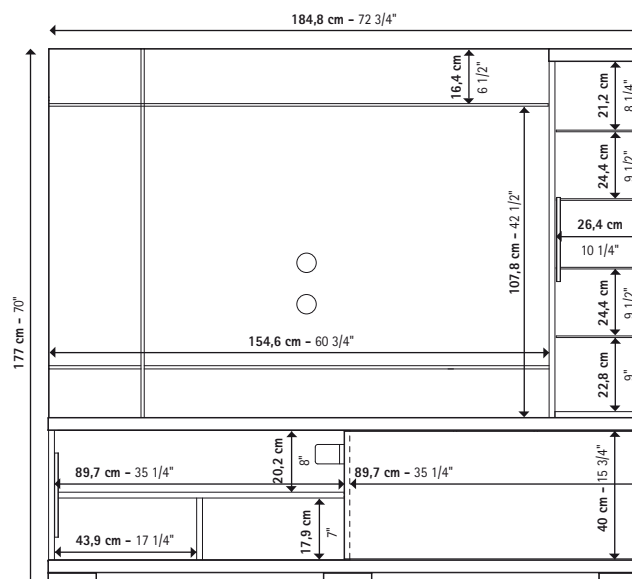

2/D SLIDING BASE KJAS629W

inch W 73" D 21" H 20"
cm L 185 P 53,7 H 52
Crts 1 kg 93 m³ 0,64

A.L.F. UNO S.P.A. is certified by the ISO 9001:2008

Our furniture finishes are mainly UV-based. All our furniture board is within the E1 norm for formaldehyde emission. By using UV-based finish the formaldehyde is sealed within the furniture board keeping emissions to an absolute minimum.

ATTENTION: PRODUCT APPEARANCE, SIZE, AND/OR MATERIALS MAY BE SUBJECT TO CHANGE WITHOUT NOTICE

A.L.F. UNO S.P.A.
VIA S. PIO X, 17
31018 FRANCONIGO DI GAIARINE (TV) ITALY
TEL. +39-0438 997 111
FAX +39-0438 997 246
alf@alf.it - www.alfitalia.com

U.S.A. - HIGH POINT SHOWROOM
(OPEN ONLY DURING FURNITURE MARKET DATES)
TEL. (336) 889-9027 - FAX (336) 889-9079

CANADA & USA NORTH-EAST COAST
TEL. (416) 663-2223 - FAX (416) 663-2594
E-MAIL: alf@rosnerinternational.com

CENTRAL AMERICA - CARIBBEAN ISLANDS
TEL. (787) 786-9705 - FAX (787) 785-9835
E-MAIL: alvin@arodz.net

LOUISIANA-OKLAHOMA-TEXAS
TEL. (405) 204-4737
E-MAIL: parke9094@att.net

COLORADO-NEW MEXICO-UTAH
E-MAIL: alf@alf.it

FLORIDA
TEL. (561) 212-5676 - FAX (561) 997-9169
E-MAIL: hollister@bellsouth.net

MID-WEST/SOUTH-EAST (EXCLUDING FLORIDA)
TEL. (310) 636-1199 - FAX (310) 636-4433
E-MAIL: wrw@whitehalldesigns.com

WESTERN U.S.A.-HAWAII
TEL. (949) 374.2900 - FAX (949) 364-3822
E-MAIL: alfwesternusa@aol.com

AUSTRALIA & NEW ZEALAND
TEL. (08) 9314 3999 - FAX (08) 9314 3777
E-MAIL: ross@merlino.com.au

MEXICO
TEL. +39 3401596793 - FAX +39 0438997246
E-MAIL: giulio.botteon@italfurniture.it

AUSTRIA
E-MAIL: alf@alf.it

GERMANY
TEL. 0049 2536343450 - FAX 0049 2536343456
E-MAIL: info@magenta-vertrieb.de

SWITZERLAND
TEL. 0041 523861277
TEL. 0041 764174344 E-MAIL: marcopetix@gmx.ch
TEL. 0041 794048941 E-MAIL: spetix@gmx.ch

BELGIQUE
TEL. 0032497526746 - FAX 0032497526746
E-MAIL: stephane.porignon@telenet.be

DENMARK
TEL. +45 20475875
E-MAIL: lehr@mail.dk

EAST EUROPE
TEL. +39 3484064921
E-MAIL: caputornaro@libero.it
HUNGARY: johns@johns.hu
CZECH-SLOVACK: infinity.prague@volny.cz

U.K.
TEL. +44 1565631077 - FAX +44 1565621436
E-MAIL: tim@3dpartnership.com
andrew@3dpartnership.com - jt@3dpartnership.com

FRANCE - BRETAGNE - NORMANDIE - CENTRE
TEL. 0033608423974
E-MAIL: contact@jmcstar.fr

FRANCE - EST
TEL. 0033615436985
E-MAIL: ch.vidrin@wanadoo.fr

FRANCE - SUD-EST
TEL. 33651330596 - FAX 33958730003
E-MAIL: albouy@sanitairediffusion.fr

FRANCE - ILE DE FRANCE
TEL. 0033609810991
E-MAIL: catherinepouette@wanadoo.fr

FRANCE - NORD
TEL. 0033660816585
E-MAIL: treuil.pa@wanadoo.fr

FRANCE - SUD-OUEST
TEL. 0033686088876 - FAX 0033553289387
E-MAIL: fabien.lherbette@hotmail.fr

FRANCE - RHONE/ALPES
TEL. 0033689923725 - FAX 0033466777294
E-MAIL: frederic.ac@orange.fr

HELLAS-CYPRUS
TEL. +39 0434 77199 - FAX +39 0434 779591
E-MAIL: info@csolution.it

INDIA-SRI LANKA
TEL. +91 8041285290 - 91 9845636644
E-MAIL: keith@kreb.in