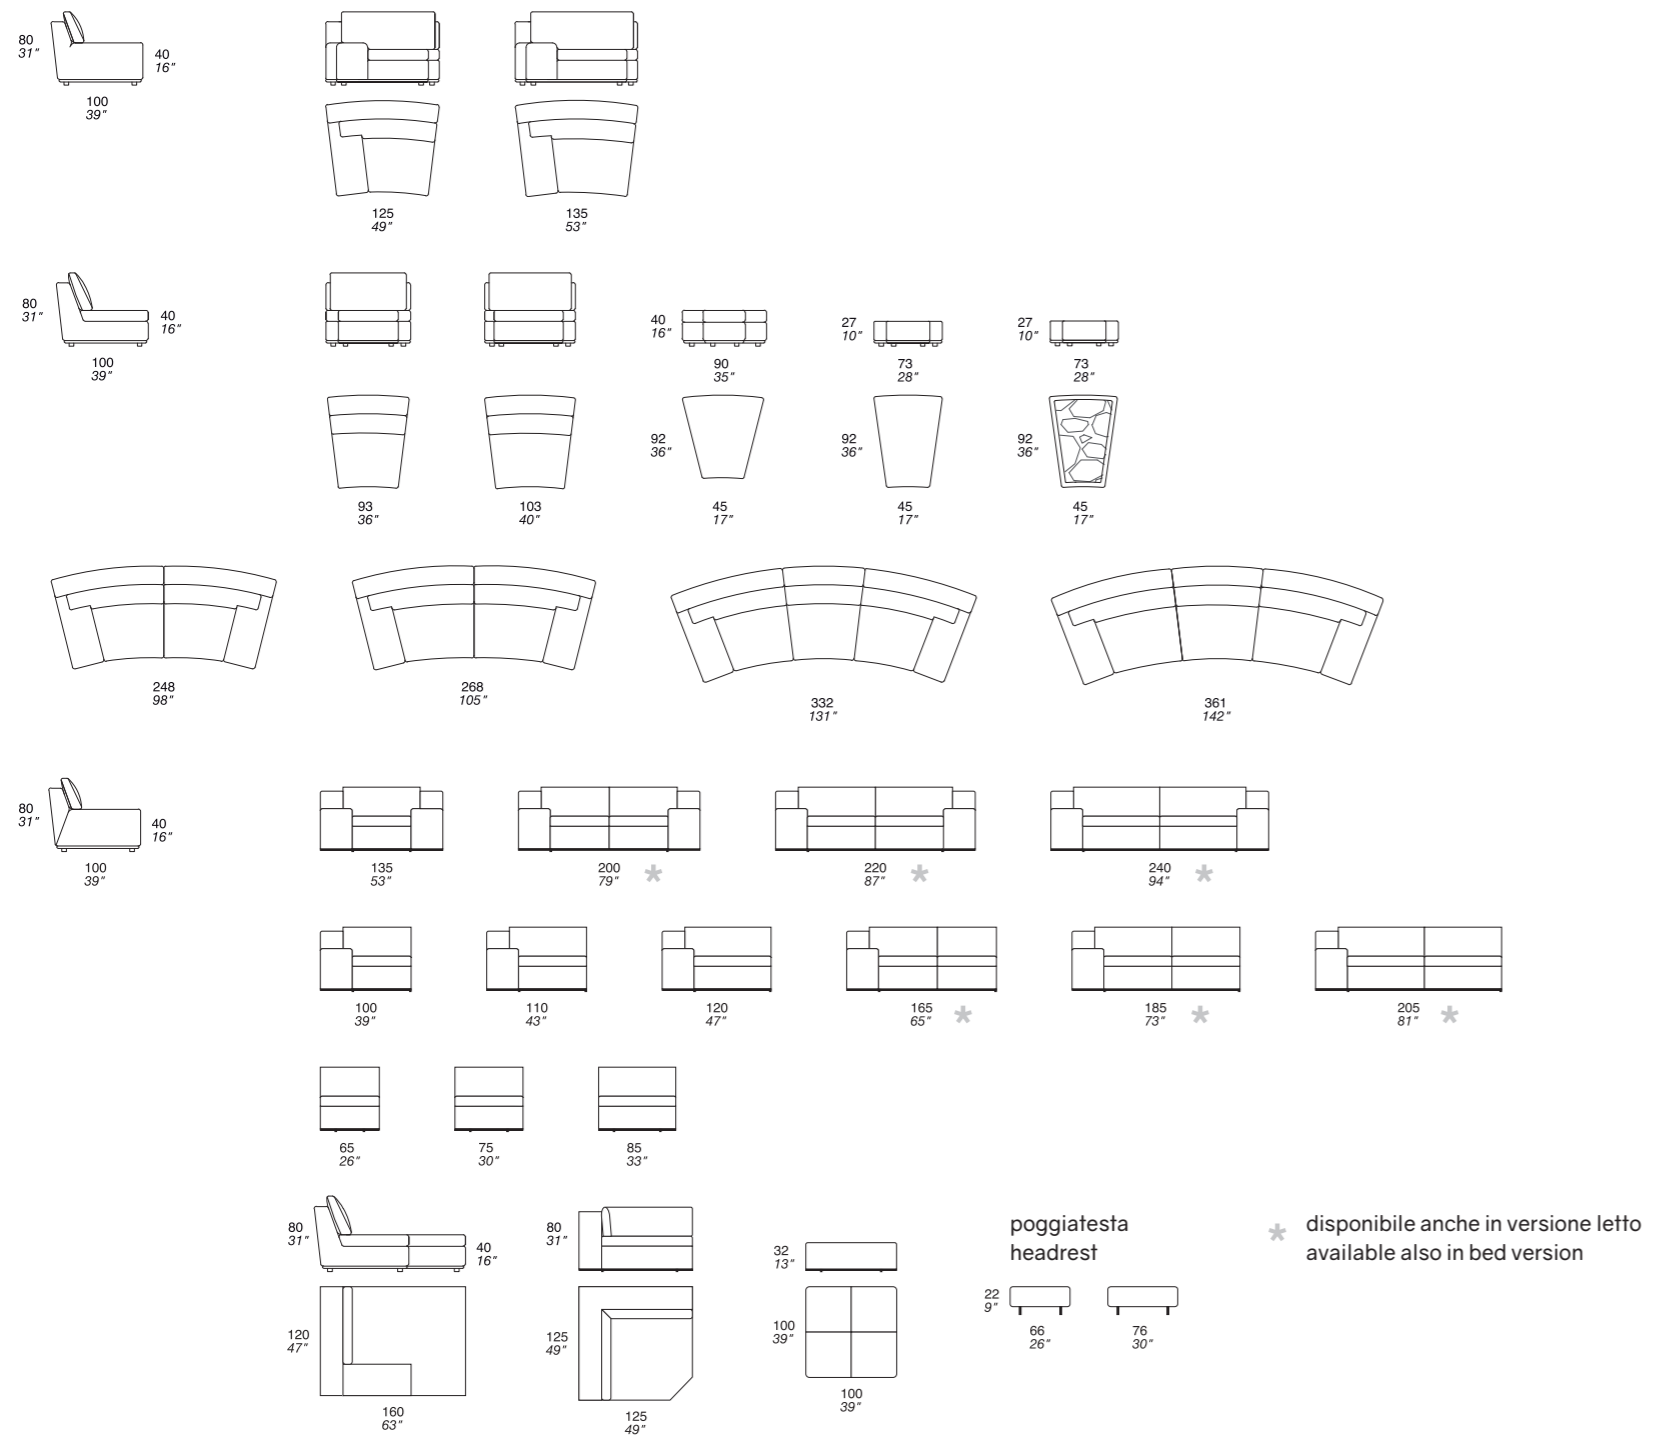

in pelle disponibile anche con cucitura "al vivo" in leather available also with rough hem stitching

tutte le sedute sono disponibili anche in versione trapuntata all the seats are also available in a quilted version