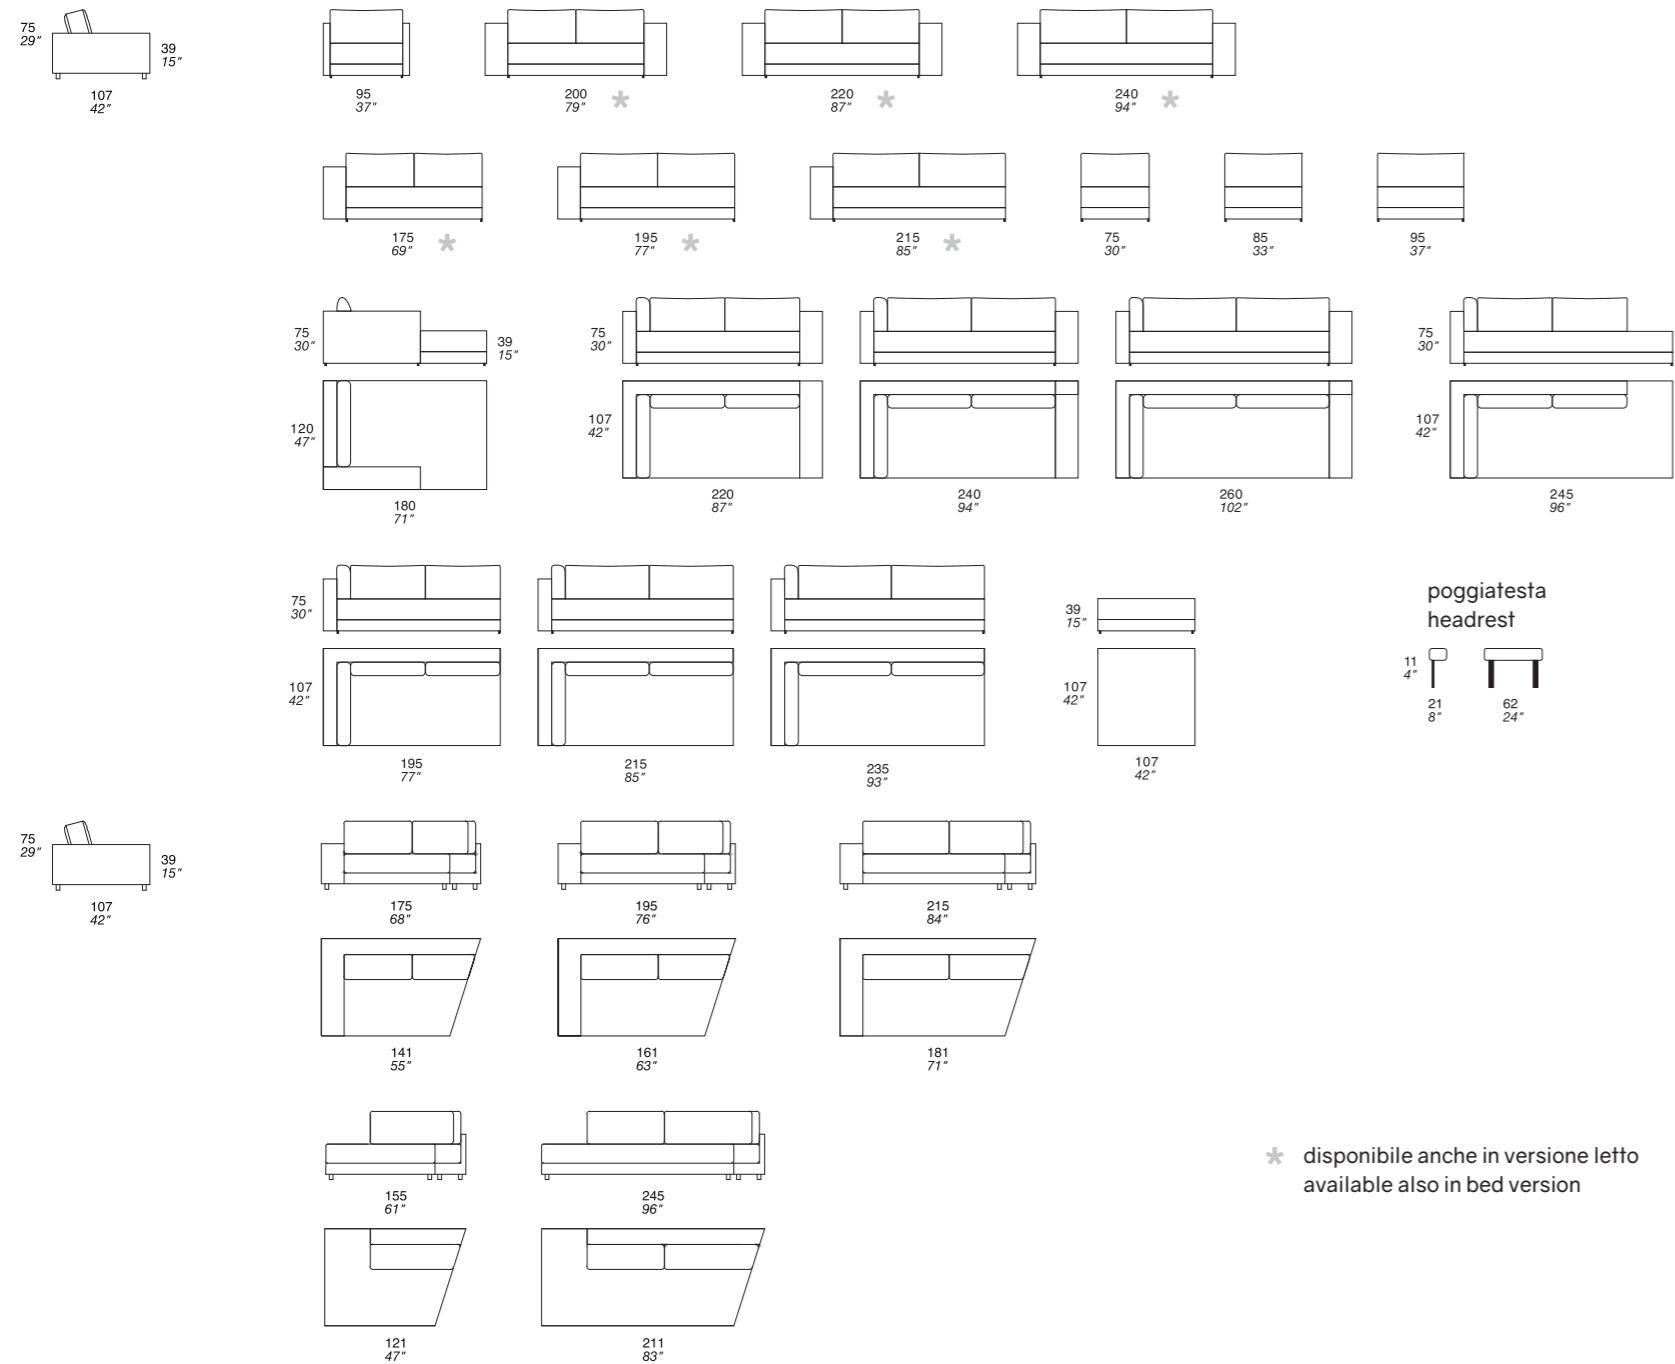

PASSEPARTOUT MODULAR OTTOMANS design Giorgio Ragazzini

ALADINO design Style Department Priarera

MEDEA design Giorgio Ragazzini

GAVI

VENTOTENE

GIGLIO

CAPRI

ISCHIA design C. Bimbi

ABACO design Style Department Priarera

TRIAL design Carlo Bimbi

OUVERTURE design Giorgio Ragazzini